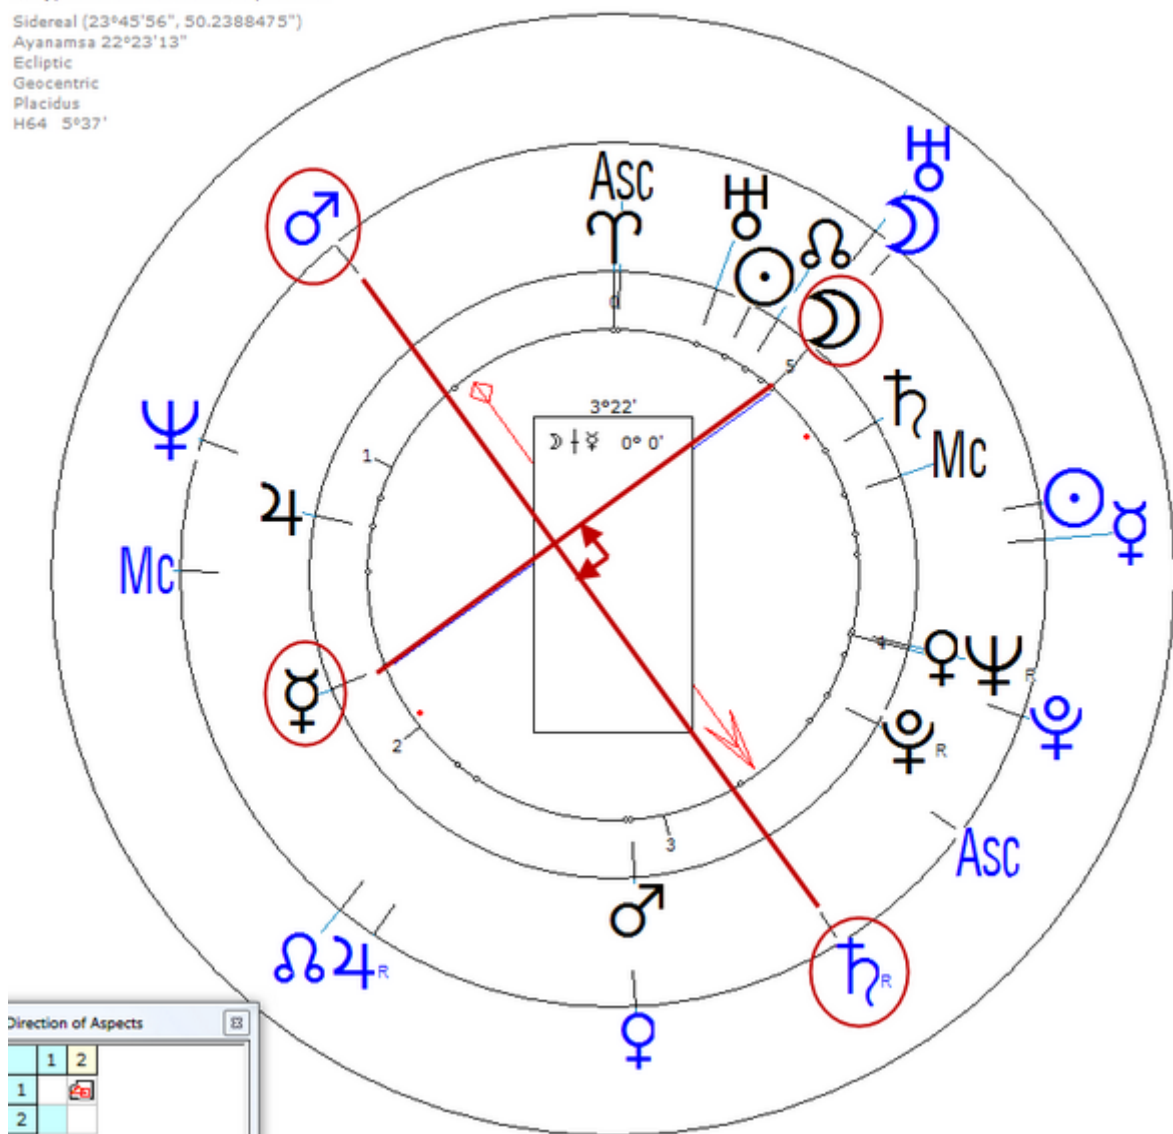

Zioncheck, Marion Anthony

5 December 1900 at 05:00 (= 05:00 AM)Kety, Poland, 49n53, 19e13
Polish-American politician.

https://www.astro.com/astro-databank/Zioncheck,_Marion_Anthony

Death by Suicide 7 August 1936 in Seattle, Washington, USA(Jumped
from hotel window)

Lunar Return (Harmonic 64)

Lunar $\sigma/\tau = \text{D}_n/\text{Q}_n$

Zioncheck, Marion Anthony
5 December 1900 Wed 5:00 (GMT+1) 49n53 19e13
Kety, Austrian before 1918, Poland
Sidereal (23°45'56", 50.2388475")
Ayanamsa 22°23'13"
Ecliptic
Geocentric
Placidus
H64 5°37'